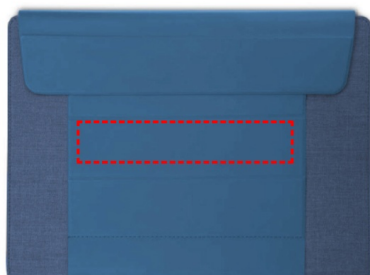

[LSSN 1271] FULDA - CHANGE Collection RPET Laptop Case & Workstation - Navy Blue

FRONT TOO

- Laser Engraving
- Silk Screen Printing
- Digital (UV) Print

Area Width: 220 mm

Area Height: 40 mm

FRONT CENTER

- Laser Engraving
- Silk Screen Printing
- Digital (UV) Print

Area Width: 220 mm

Area Height: 50 mm

FRONT BOTTOM

- Laser Engraving
- Silk Screen Printing
- Digital (UV) Print

Area Width: 220 mm

Area Height: 50 mm