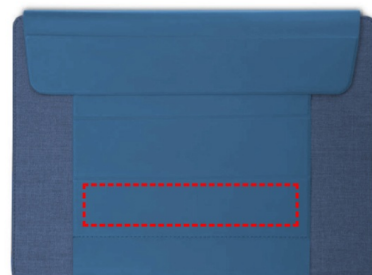

[LSSN 1271] FULDA - CHANGE Collection RPET Laptop Case & Workstation - Navy Blue

FRONT TOO

- Laser Engraving
- Silk Screen Printing
- Digital (UV) Print

Area Width: 220 mm

Area Height: 40 mm

FRONT CENTER

- Laser Engraving
- Silk Screen Printing
- Digital (UV) Print

Area Width: 220 mm

Area Height: 50 mm

FRONT BOTTOM

- Laser Engraving
- Silk Screen Printing
- Digital (UV) Print

Area Width: 220 mm

Area Height: 50 mm