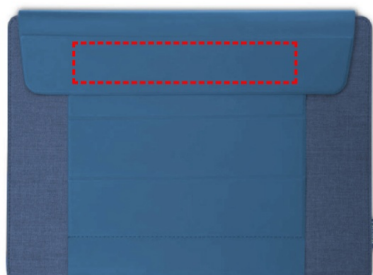

[LSSN 1271] FULDA - CHANGE Collection RPET Laptop Case & Workstation - Navy Blue

FRONT TOO

- Laser Engraving
- Silk Screen Printing
- Digital (UV) Print

Area Width: 220 mm

Area Height: 40 mm

FRONT CENTER

- Laser Engraving
- Silk Screen Printing
- Digital (UV) Print

Area Width: 220 mm

Area Height: 50 mm

FRONT BOTTOM

- Laser Engraving
- Silk Screen Printing
- Digital (UV) Print

Area Width: 220 mm

Area Height: 50 mm