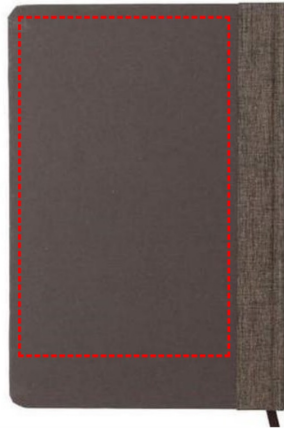

[GSEN 9132] HELSINKI - Set of Coffee Notebook and Coffee Pen

FRONT

- Silk Screen Printing
- Digital (UV) Print

Area Width: 105 mm
Area Height: 190 mm

BACK

- Silk Screen Printing
- Digital (UV) Print

Area Width: 105 mm
Area Height: 150 mm

LEFT SIDE

- Digital (UV) Print

Area Width: 85 mm
Area Height: 6 mm

RIGHT SIDE

- Digital (UV) Print

Area Width: 85 mm
Area Height: 6 mm