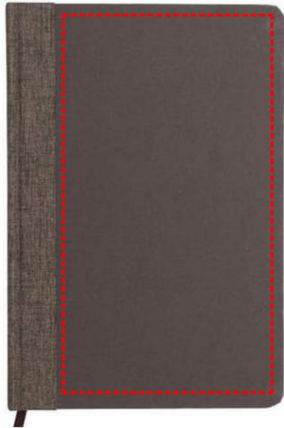

[GSEN 9132] HELSINKI - Set of Coffee Notebook and Coffee Pen

FRONT

- Silk Screen Printing
- Digital (UV) Print

Area Width: 105 mm
Area Height: 190 mm

BACK

- Silk Screen Printing
- Digital (UV) Print

Area Width: 105 mm
Area Height: 150 mm

LEFT SIDE

- Digital (UV) Print

Area Width: 85 mm
Area Height: 6 mm

RIGHT SIDE

- Digital (UV) Print

Area Width: 85 mm
Area Height: 6 mm